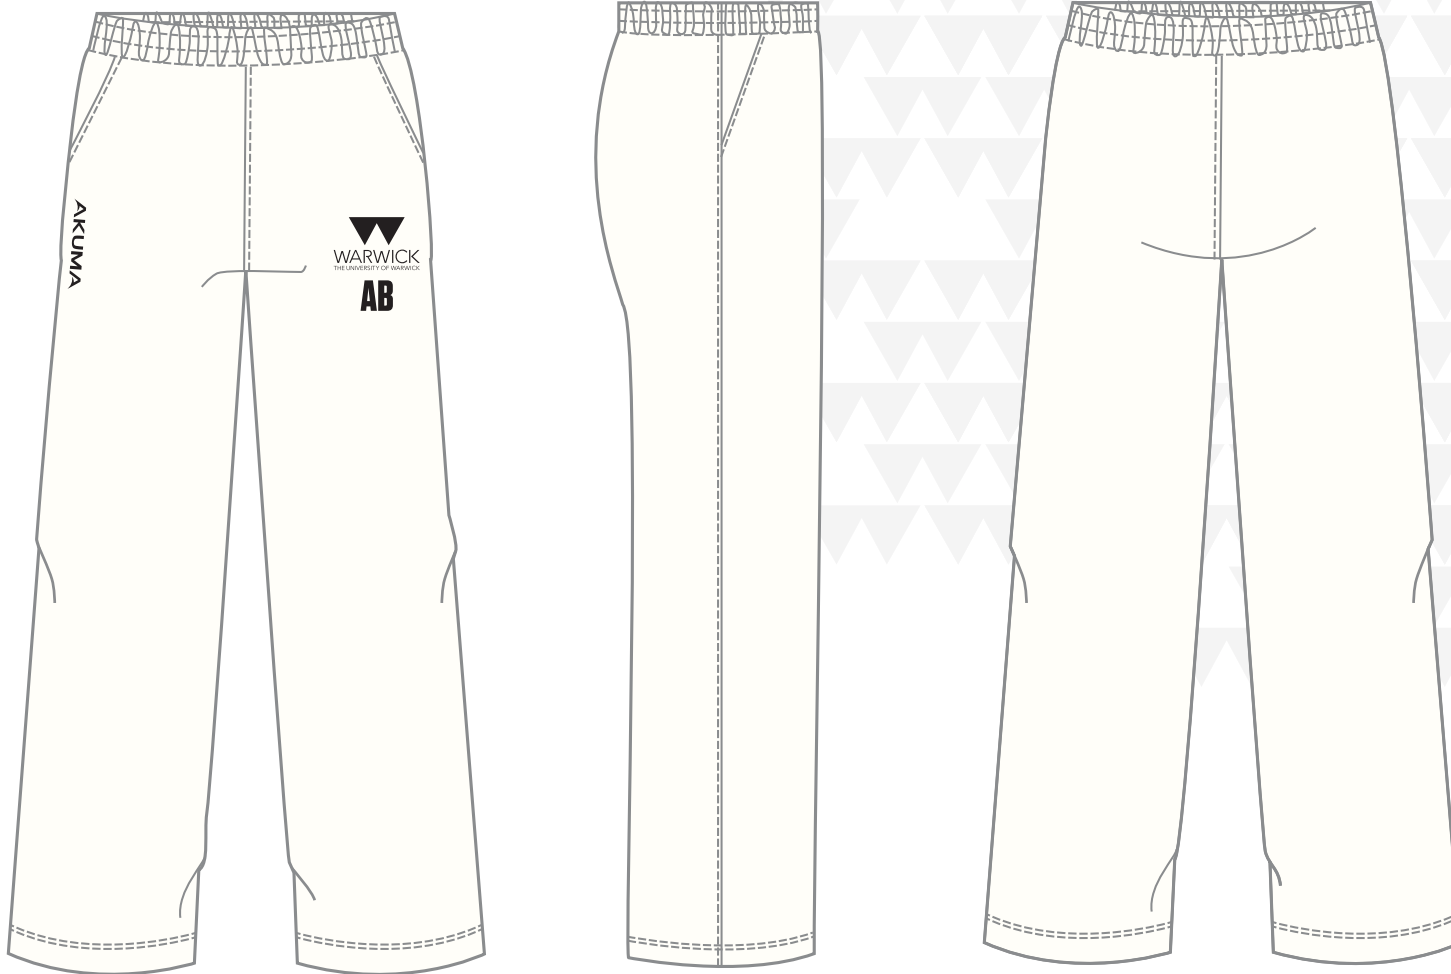

AKUMA

TEAM WARWICK / CRICKET TROUSERS

AKUMASPORTS.COM